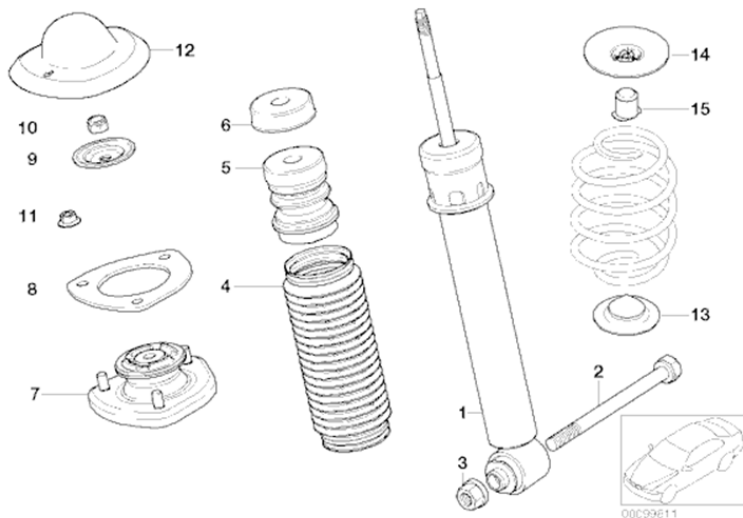

# E53 X5 3.0i SINGLE COMPONENTS FOR REAR SPRING STRUT

RealOEM.com Home => Select another car => Rear Axle => Rear axle suspension

No.	Description	Supplement	Qty	From	Up To	Part Number	Price	Notes
<i>i</i>	The following part is absolutely vital for shock absorber replacements: Additional shock absorber, rear							
01	Shock absorber, rear		2			33506751543	\$280.18	+core
01	Shock absorber, rear		2	06/2005		33526767702	\$280.18	+core
	<b>For vehicles with 2-axle self-levelling suspension</b>	S221A=Yes						
01	Shock absorber, rear		2			33526755839	\$280.18	+core
	<b>For vehicles with Self-levelling suspension</b>	S220A=Yes						
01	Shock absorber, rear		2			33521096278	\$280.18	+core
	<b>For vehicles with Sports suspension settings</b>	S226A=Yes						
01	Shock absorber, rear		2			33506751544	\$308.11	+core
01	Shock absorber, rear		2	06/2005		33526767703	\$308.11	+core
	<b>For vehicles with Self-levelling suspension and Sports suspension settings</b>	S220A=Yes S226A=Yes						
01	Shock absorber, rear		2	10/2003		33526764875	\$308.11	+core
	<b>For vehicles with 2-axle self-levelling suspension and Sports suspension settings</b>	S221A=Yes S226A=Yes						
01	Shock absorber, rear		2			33526761928	\$308.11	+core
02	Hex bolt	M14X1,5X180	2			33521093856	\$6.11	
03	Combination nut	M14X1,5-10ZNS3	2			33326760380	\$2.48	
04	Rubber boot		2			31321125878	\$12.62	
05	Additional shock absorber, rear	L=90MM	2			33536751030	\$25.23	+core
	<b>For vehicles with 2-axle self-levelling suspension</b>	S221A=Yes						
05	Additional shock absorber, rear	L=85MM	2			33536755885	\$25.23	
	<b>For vehicles with Sports suspension settings</b>	S226A=Yes						
05	Additional shock absorber, rear	L=90MM	2			33536751030	\$25.23	+core
	<b>For vehicles with 2-axle self-levelling suspension and Sports suspension settings</b>	S221A=Yes S226A=Yes						
05	Additional shock absorber, rear	L=80MM	2			33536762407	\$25.23	
06	SUPPORTING CUP		2			33521095031	\$4.73	
07	Guide support		2			33526773669	\$87.28	
08	WASHER-GASKET		2			33521097205	\$1.21	
09	Plate		2			33526779415	\$0.87	
10	SELF-LOCKING HEX NUT	M12X1.5-05 ZNS3	2			32216769539	\$0.83	
11	Hex nut with flange	M10-10 ZNS3	6			33306760587	\$0.78	
12	PROTECTION CAP	LINKS	1			51717007785	\$9.30	
12	PROTECTION CAP	RECHTS	1			51717007786	\$9.30	
13	SPRING PAD LOWER		2			33531093785	\$9.75	
14	SPRING PAD UPPER		2			33531093786	\$7.08	
15	Cover		2			33531093787	\$0.70	