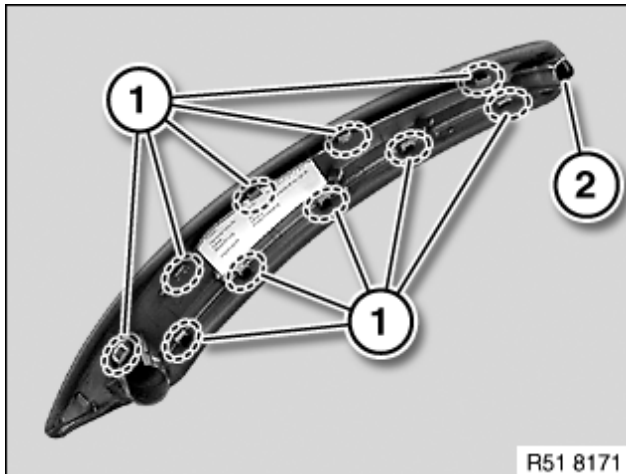

**51 41 017 Removing and installing/replacing cover on door handle at front (passenger side) left or right**

**Special tools required:**

- [00 9 317](#)

Lever out cover (1) with special tool [00 9 317](#).

*Installation:*

Catches (1) of cover (2) must not be damaged.