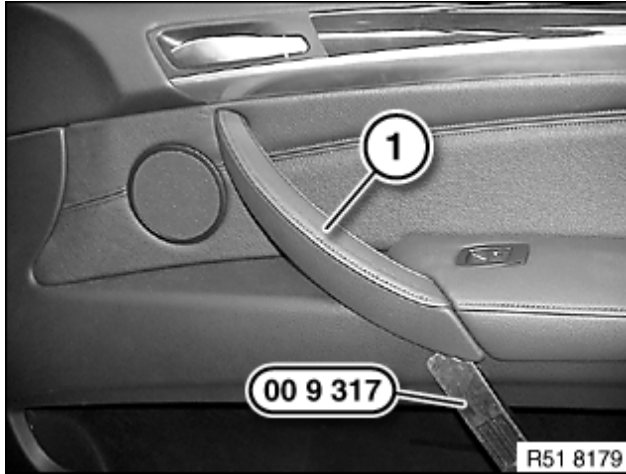

**51 41 017 Removing and installing/replacing cover on door handle at front (passenger side) left or right**

**Special tools required:**

- [00 9 317](#)

Lever out cover (1) with special tool [00 9 317](#).

*Installation:*

Catches (1) of cover (2) must not be damaged.